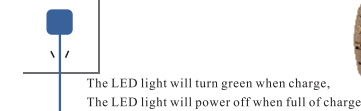

### How to use the hearing aid

1. Insert earplug into the earphone base. (Figure 1)
2. Change the "O-N" switch to "O" or adjust volume to "1", otherwise the instant big sound will make you uncomfortable.

### How to use the hearing aid

3. Wear the hearing aid behind your ear, put the earplug tightly in your ear. (Figure 2)
4. Change the "O-N" switch to "N" and adjust volume to get the clear sound.
5. When in noise environment, you can press the mode button to change the different program for listening. the hearing Aid device will beep when each time press the mode button. (Figure 3)

- Normal mode 1 Beep
- Noise reduction mode 2 Beep
- Noise reduction mode 3 Beep
- Noise reduction mode 4 Beep

Figure 1

Figure 2

Figure 3

### How to charge the hearing aid

1. when the sound of the hearing aid is very small and the hearing aid does not work, the hearing aid might with low battery, and the hearing aid will beep when the hearing aid is low battery, please charge the hearing aid in time.
2. Turn off the hearing aid when charge, and insert one end of the DC 5V/50mA~1A charger into the hearing aid.
3. Plug the charger into power outlet.
4. The new hearing aid should be charged for 6 hours for first few times you use, for second time it's better charge after running out of the battery, so necessary after three consecutive cycles, the battery is easy to achieve the best condition.